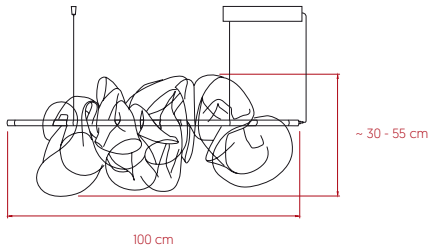

## SIZE

## COMPONENTS

White Water Resistent Mesh

Transparent Acrylic Diffuser 360°

Metal Canopy: 35 x 4 x 6.6 cm

2 Black Steel Cables: 2.5 m

Black Coaxial Cable: 2.5 m

## PACKAGING

**Box Size:** 157 x 50 x 50 cm

**Box Volume:** 0.4 m<sup>3</sup>