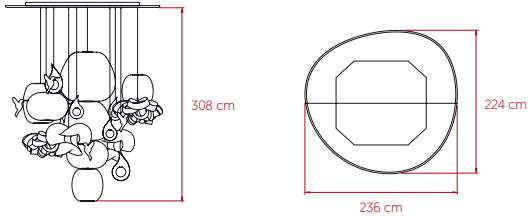

CANDELABRO

by Mariví Calvo

Large Suspension **lzf**

SIZE

REFERENCES

CLBO 15 TOT4 LED DIM GB
CLBO 15 TOT4 LED DIM WB

COMPONENTS

Wood Veneer Shade - Shade mount required

White Laquered Wood Canopy

6 Ceramic Birds

Electrical & Steel Cables: The measurements have been calculated for a ceiling height of 350 - 400 cm. If your ceiling is higher let us know so we can adjust your cable lengths.