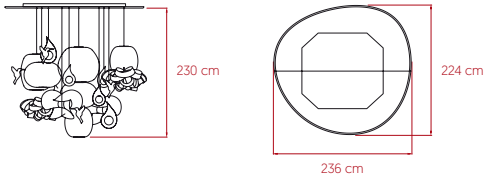

CANDELABRO

by Mariví Calvo

Small Suspension **lzf**

SIZE

REFERENCES

CLBO 15 TOT3 LED DIM GB
CLBO 15 TOT3 LED DIM WB

COMPONENTS

Wood Veneer Shade - Shade mount required

White Laquered Wood Canopy

6 Ceramic Birds

Electrical & Steel Cables: The measurements have been calculated for a ceiling height of 350 - 400 cm. If your ceiling is higher let us know so we can adjust your cable lengths.