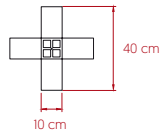

CARAMBOLA

by Oskar Cerezo

Small Suspension **lzf**

SIZE

REFERENCES

CAR SP E27