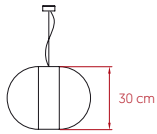

CARAMBOLA

by Oskar Cerezo

Small Suspension **lzf**

SIZE

REFERENCES

CAR SP E27