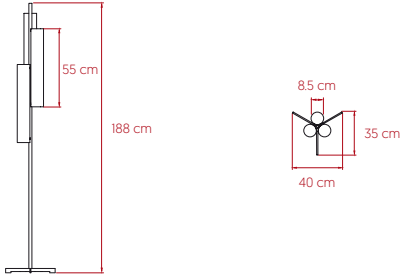

BLACK NOTE TRIPLET

by Ramón Esteve Studio

Floor - LED **lzf**

SIZE

REFERENCES

BKNT TR P BK LED
BKNT TR P IV LED
BKNT TR P NI LED
BKNT TR P GD LED

COMPONENTS

Wood Veneer Shade

 NI - Matte Nickel

 GD - Gold

PACKAGING

Box Size: 191 x 46 x 16 cm

Box Volume: 0.14 m³

Weight: Gross - 8 Kg | Net - 4 Kg