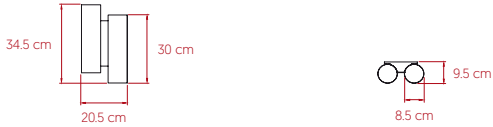

## SIZE

## PACKAGING

**Box Size:** 37 x 33 x 8 cm

**Box Volume:** 0.01 m<sup>3</sup>

**Weight:** Gross - 2.3 Kg | Net - 1.3 Kg