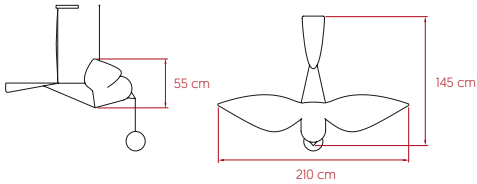

# BIRDY HORIZONTAL

by Isidro Ferrer

Life Size Small Suspension - LED **lzf**

## SIZE

## COMPONENTS

Oak & Birch Wood

Wood Veneer Diffuser

Frosted Glass Ball

Matte Nickel Metal Canopy: 34 x 11.5 x 5 cm

3 Steel Cables: 12.5 m

2 Transparent Electrical Cables: 5 m

LIGHT SOURCE

## PACKAGING

**Box Size:** 137 x 72 x 75 cm

**Box Volume:** 0.74 m<sup>3</sup>

**Weight:** Gross - 54.5 Kg | Net - 11.5 Kg