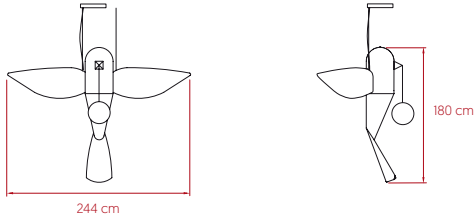

BIG BIRD VERTICAL

by Isidro Ferrer

Life Size Large Suspension - LED **lzf**

SIZE

REFERENCES

BIRD V LED DIM0-10V
BIRD V LED DIMDALI

COMPONENTS

Oak & Birch Wood

Wood Veneer Diffuser

Frosted Glass Ball

Nickel Metal Canopy: 34 x 11.5 x 5 cm

2 Steel Cables: 12.5 m

2 Transparent Electrical Cables: 5 m

LIGHT SOURCE

120 - 277V: Dimmable LED 0-10V or DALI

Class I

WOOD VENEER FINISHES

● 23 - Natural White

PACKAGING

Box Size: 188 x 93 x 92 cm

Box Volume: 1.60 m³

Weight: Gross - 116 Kg | Net - 25 Kg