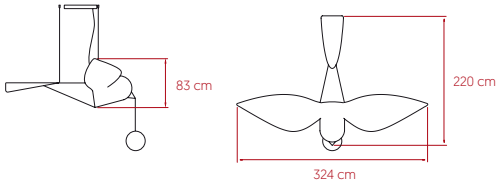

# BIG BIRD HORIZONTAL

by Isidro Ferrer

Life Size Large Suspension - LED **lzf**

## SIZE

## COMPONENTS

Oak & Birch Wood

Wood Veneer Diffuser

Frosted Glass Ball

Nickel Metal Canopy: 34 x 11.5 x 5 cm

3 Steel Cables: 12.5 m

2 Transparent Electrical Cables: 5 m