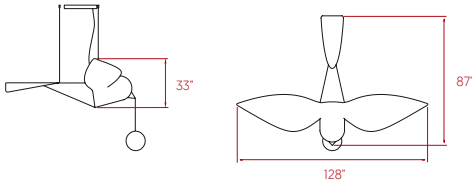

# BIG BIRD HORIZONTAL

by Isidro Ferrer

Life Size Large Suspension - LED **lzf**

## SIZE

## COMPONENTS

Oak & Birch Wood

Wood Veneer Diffuser

Frosted Glass Ball

Matte Nickel Metal Canopy: 14 x 5 x 2" - disc ø4.5"

3 Steel Cables: 198"

2 Transparent Electrical Cables: 198"