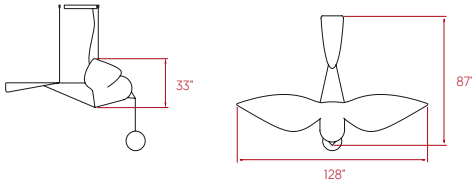

BIG BIRD HORIZONTAL

by Isidro Ferrer

Life Size Large Suspension - LED **lzf**

SIZE

REFERENCES

BIG BIRD LS H LED DIM0-10V UL

COMPONENTS

Oak & Birch Wood

Wood Veneer Diffuser

Frosted Glass Ball

Matte Nickel Metal Canopy: 14 x 5 x 2" - disc ø4.5"

3 Steel Cables: 198"

2 Transparent Electrical Cables: 198"

LIGHT SOURCE

120 - 277V: Dimmable LED 0-10V & Dimmable LED TRIAC

● 23 - Natural White

PACKAGING

Box Size: 74 x 37 x 36"

Box Volume: 56.5 ft³

Weight: Gross - 256 Lb | Net - 55 Lb