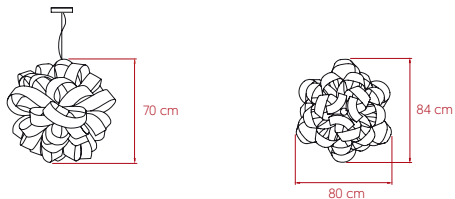

SIZE

REFERENCES

ATA SB LED DIM0-10V
ATA SB LED DIMDALI
ATA SB LED DIMBT

COMPONENTS

Wood Veneer Shade

Matte Nickel Metal Canopy:
ø17 cm - DIM0-10V & BT
ø23 cm - DALI

Steel Cable: 2.5 m

Transparent Electrical Cable: 2.5 m

Energy Class F

*Measurements obtained by theoretical calculations at LZF using ivory white shades. Veneer Ref: 20 Ivory White.

PACKAGING

Box Size: 76 x 76 x 77 - Internally reinforced

Box Volume: 0.44 m³

Weight: Gross - 9.7 Kg | Net - 4.3 Kg